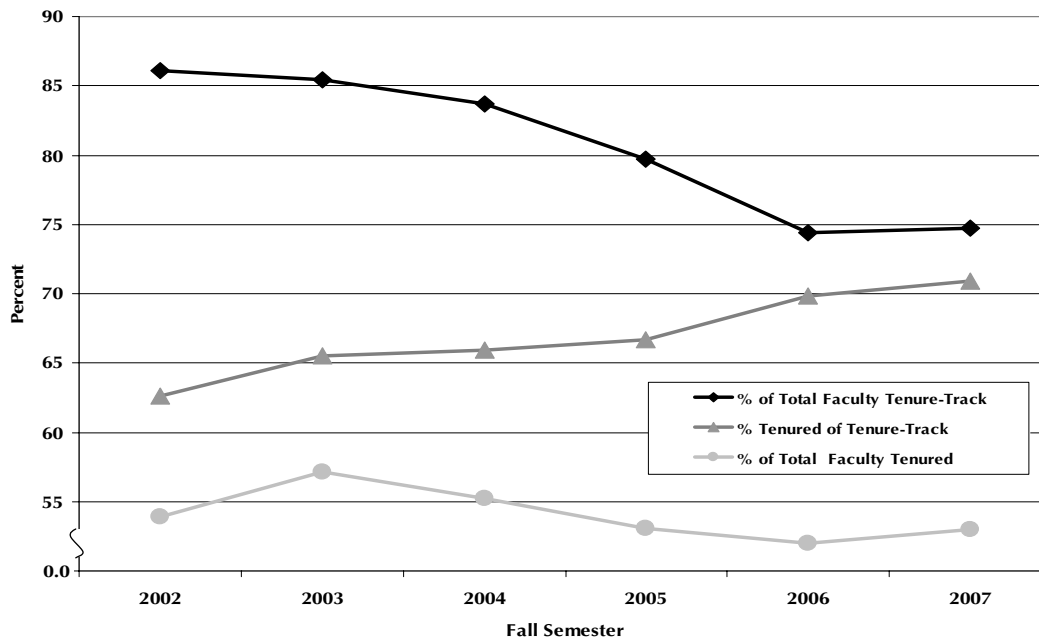

## INSTRUCTIONAL FACULTY TENURE PROFILE 2002-2007

Fall Semester	% of Total Faculty Tenure-Track	% Tenured of Tenure-Track	% of Total Faculty Tenured
2002	86.1	62.6	53.9
2003	85.4	65.5	57.1
2004	83.6	65.9	55.1
2005	79.7	66.7	53.1
2006	74.4	69.8	52.0
<b>2007</b>	<b>74.7</b>	<b>70.9</b>	<b>53.0</b>