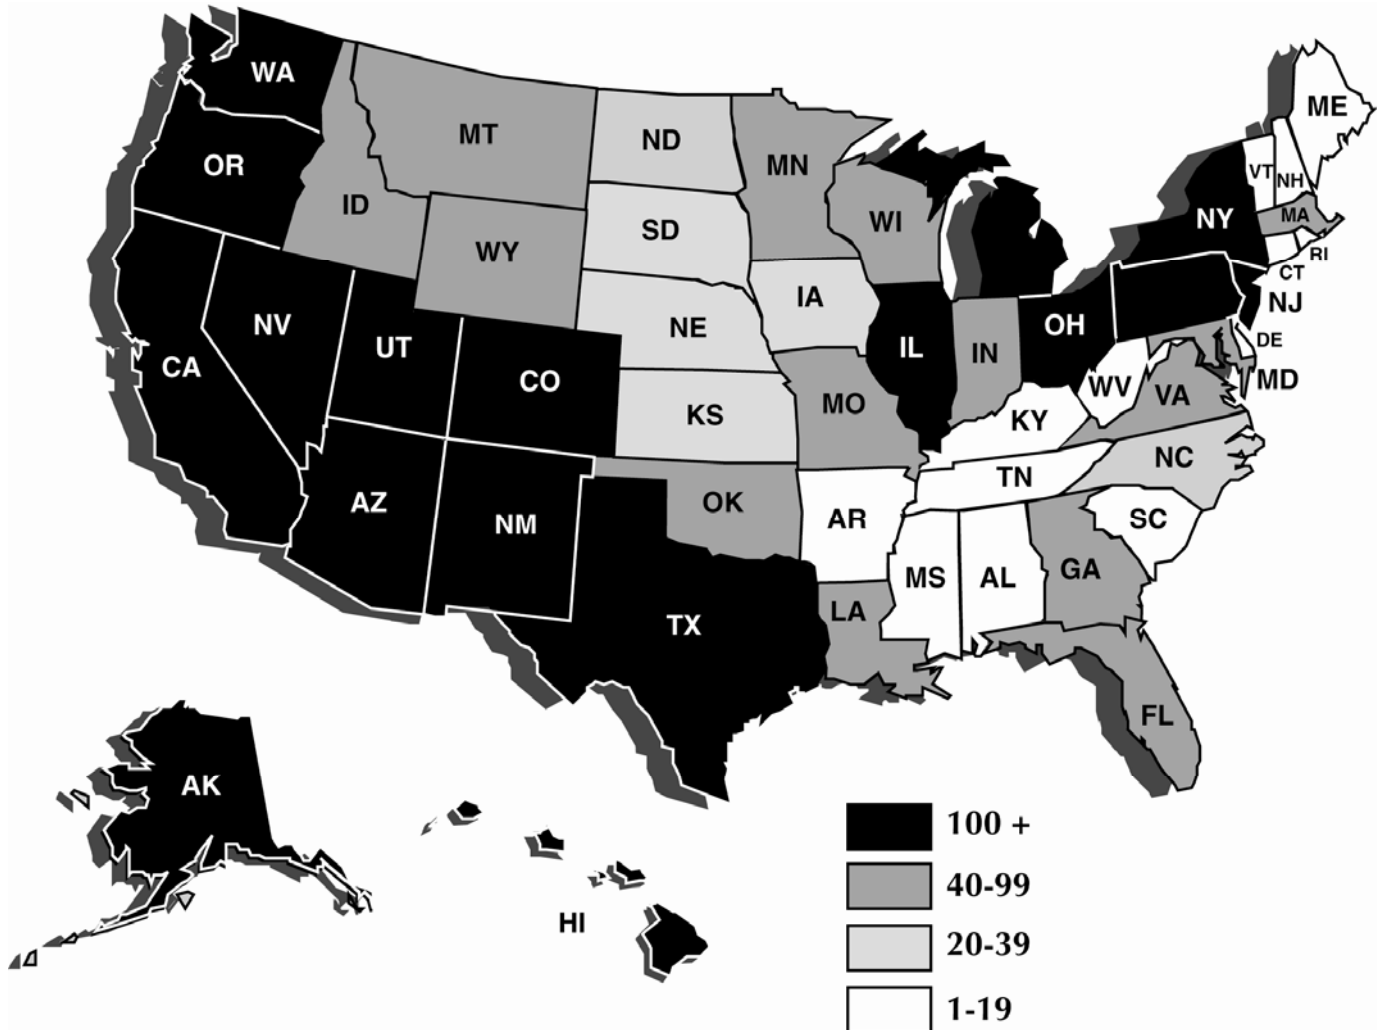

## ENROLLMENT BY STATE OF ORIGIN

FALL 2007

- Students from Nevada (19,240) account for 75 percent of the total *admitted* student enrollment (25,699) at the University of Nevada, Las Vegas.
- The next largest number of students come from California (1,944).
- Other states from which UNLV attracts large numbers of students are Hawaii (593), Washington (331), Arizona (278), New York (251), Illinois (248), Colorado (237), Utah (228), Texas (191), Oregon (164), Ohio (143), Alaska (123), Pennsylvania (123), New Jersey (111), Michigan (109) and New Mexico (107).

Note: Origin does not denote residence for fee assessment.  
 Source: Registrar's preliminary reports