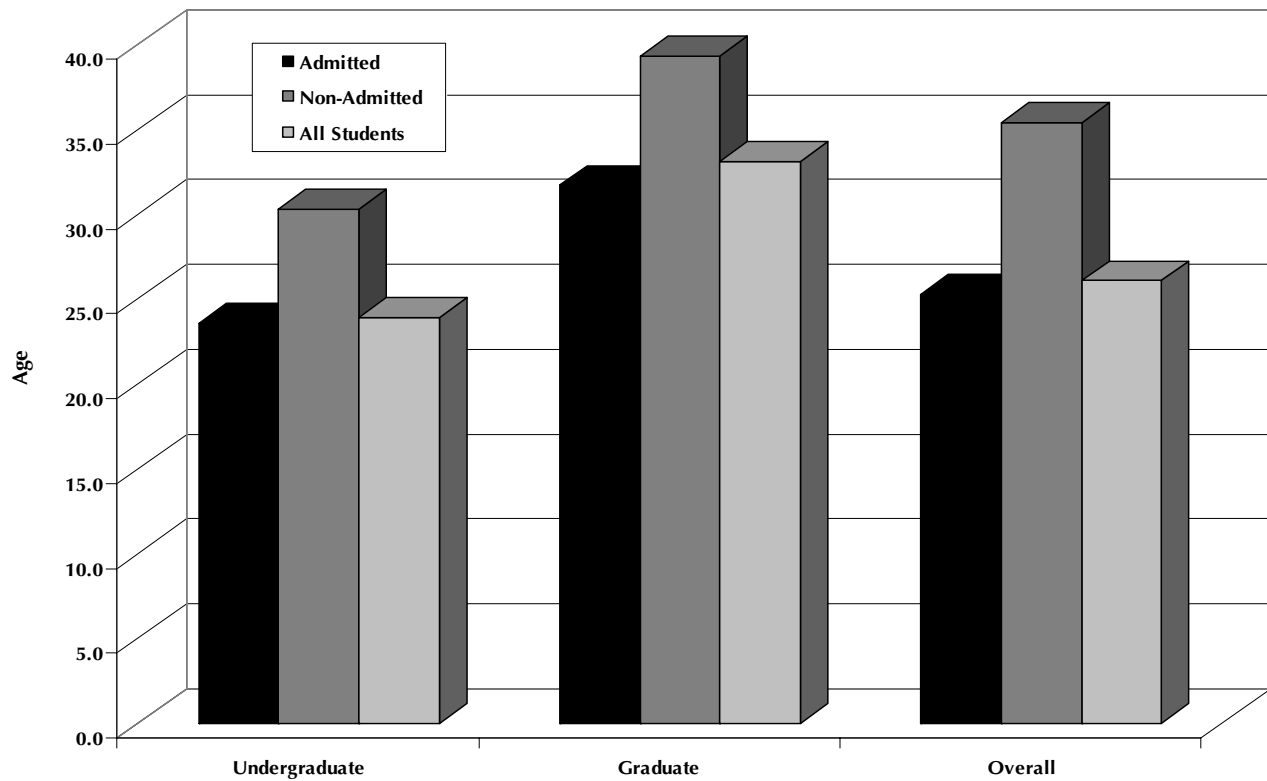

AVERAGE AGE OF STUDENTS

FALL 2007

Undergraduate

	Admitted		Non-Admitted		Overall	
	Median	Average	Median	Average	Median	Average
Male	22	23.6	23	28.7	22	23.8
Female	22	23.7	24	31.9	22	24.0
Overall	22	23.6	24	30.3	22	23.9